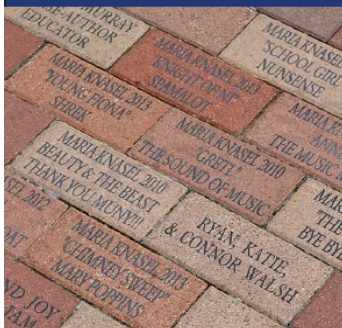

Each brick is made of weather-sealed tinted clay. Engraved letters have a black fill for greater legibility and durability. Engraved with your name or personal message, the brick pavers will leave a lasting impression and a unique reminder of your loved ones or special occasions.

Bricks will be placed at the church entrance of the new handicapped parking lot.

Leave a Lasting Memory with a Personalized Brick

Remember
a
loved one

Honor
someone
special

Convey
appreciation
to clergy or
religious